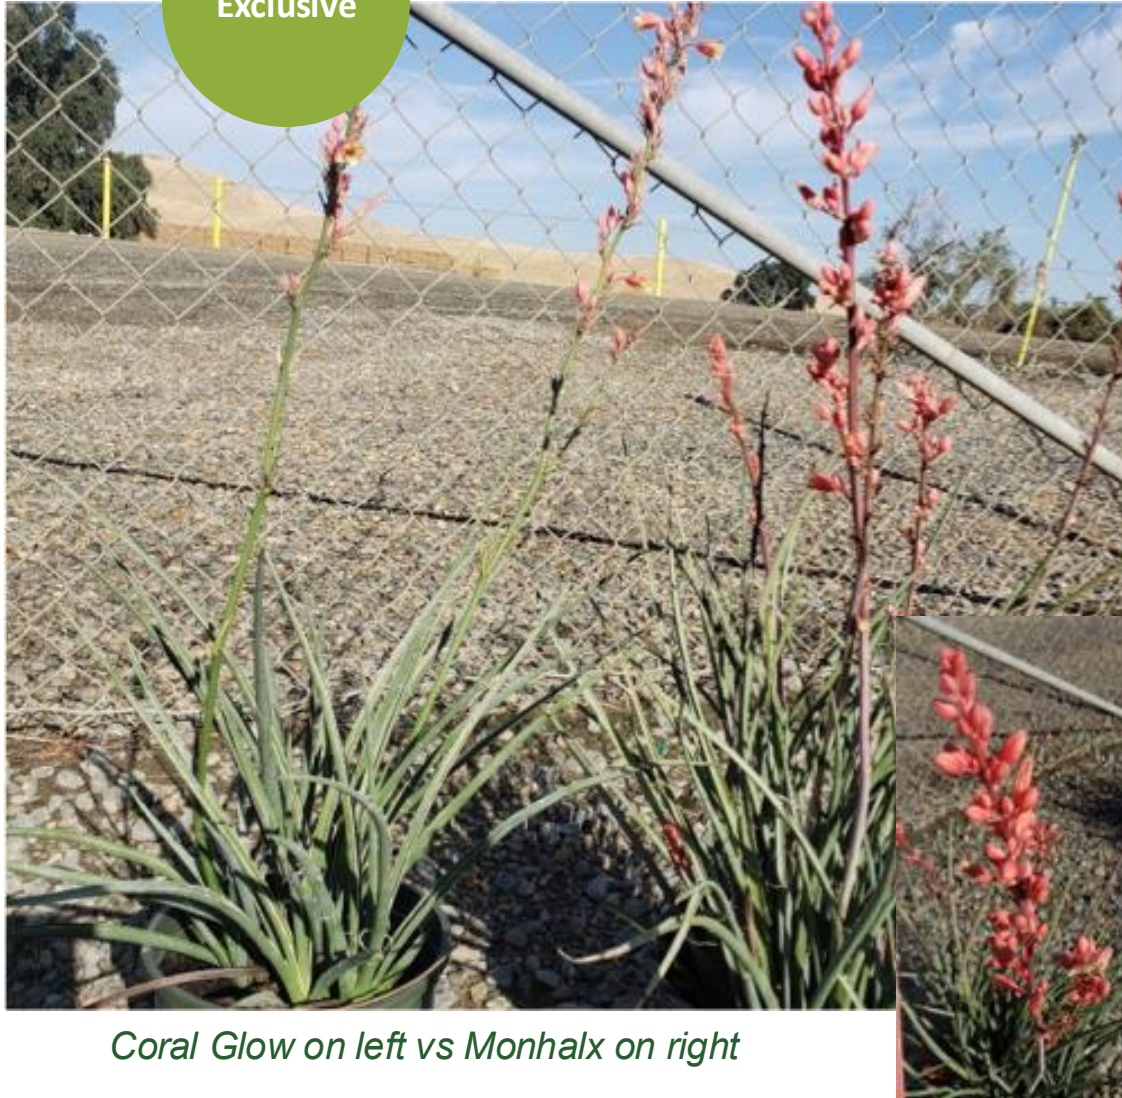

Exclusive

Coral Glow on left vs Monhalx on right

Hesperaloe 'monhalx' Tahitian Dawn

Zones 5-11

Hesperaloe parviflora 'monhalx' PPAF
Item #09749

Features

- Significantly larger and more saturated flowers than other corals on the market.
- Ever-blooming variety that provides a profusion of color over an exceptionally long season with full clumps of foliage.

Characteristics

- Exposure: Full sun
- Size: 3-4' tall x 3-4'
- Intro Year 2026?