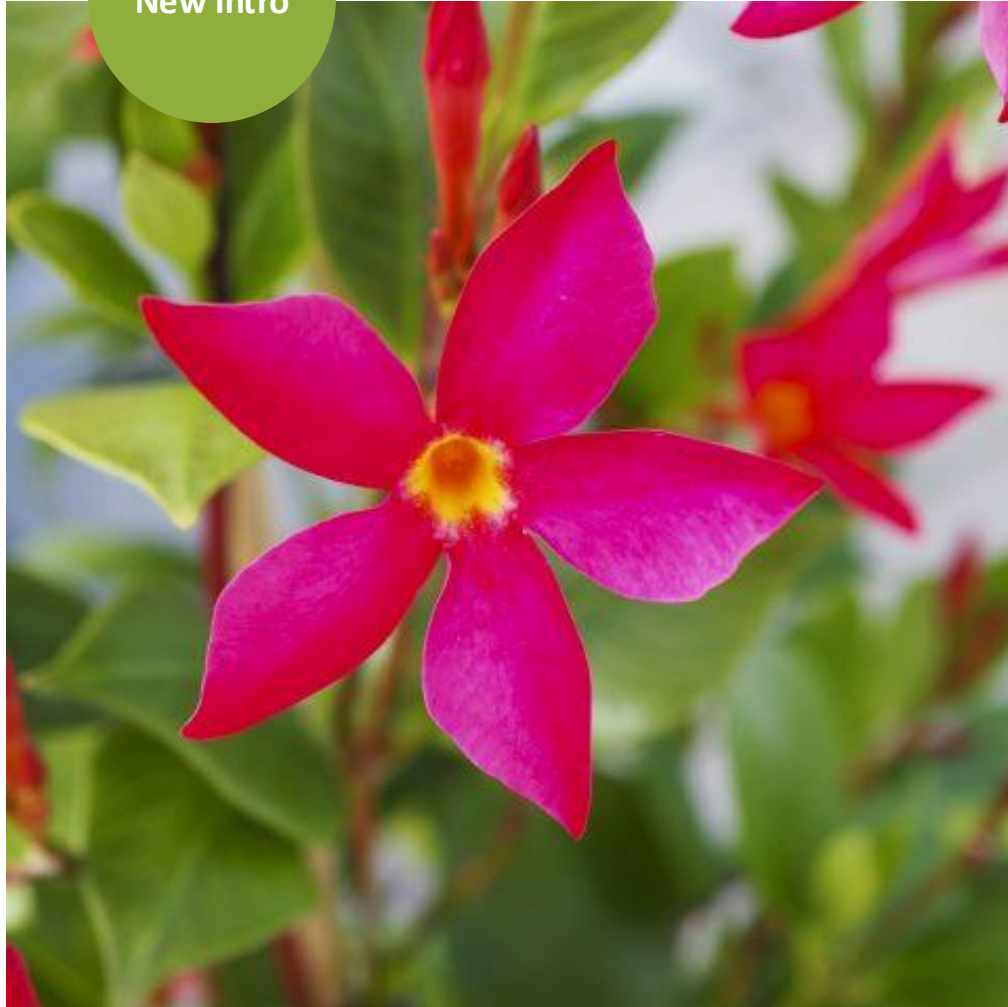

New Intro

Sun Parasol® FIREDUP™ Coral Mandevilla

Mandevilla 'FiredUp Coral' PPAF
Item #43670

Zones 10-11

Features

- An upright grower with glowing hot pink, pinwheel-shaped blooms and narrow leaves.
- The reaching stems are perfect for growing up a trellis or adding bright summer color to decks or patios.
- Evergreen where hardy; fabulous annual color elsewhere.

Characteristics

- Exposure: Full to part sun
- Size: 20-24" x 12-16"
- Intro Year 2026