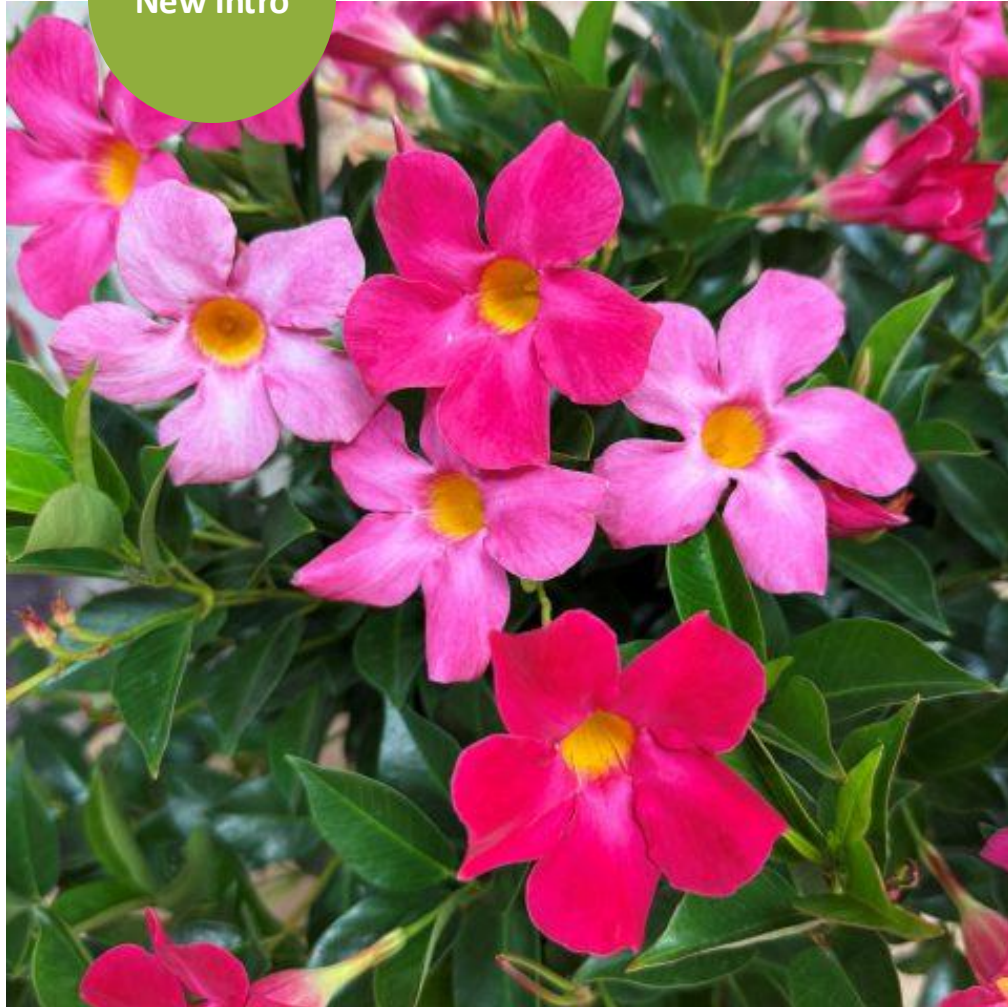

New Intro

Sun Parasol® ORIGINAL XP Pink Mandevilla

Zones 10-11

Mandevilla 'Original XP Pink' PPAF
Item #48497

Features

- Superior branching and flower power!
- Early to bloom with lovely flowers in varying shades of pink.
- Evergreen where hardy; fabulous annual color elsewhere.

Characteristics

- Exposure: Full to part sun
- Size: 4-5' x 2-3'
- Intro Year 2026