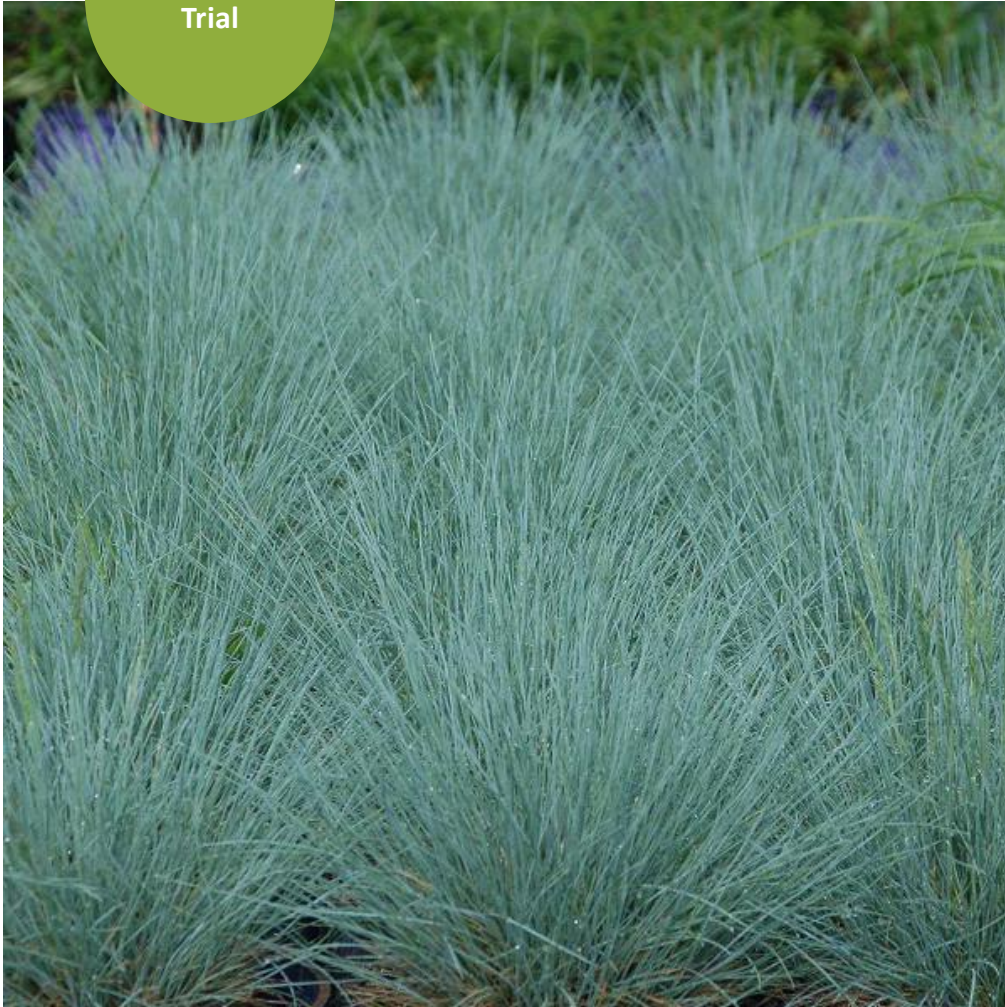

Production
Trial

Cool as Ice Fescue Grass

Zones 4-8

Fescue 'Cool as Ice' PP27651
Item #41485

Features

- Outstanding, icy blue coloration holds up better through the summer heat than other varieties.
- Buff-colored plumes create eye-catching contrast.

Characteristics

- Exposure: Full sun
- Size: 12-18" tall x 18" wide
- Intro Year 2026